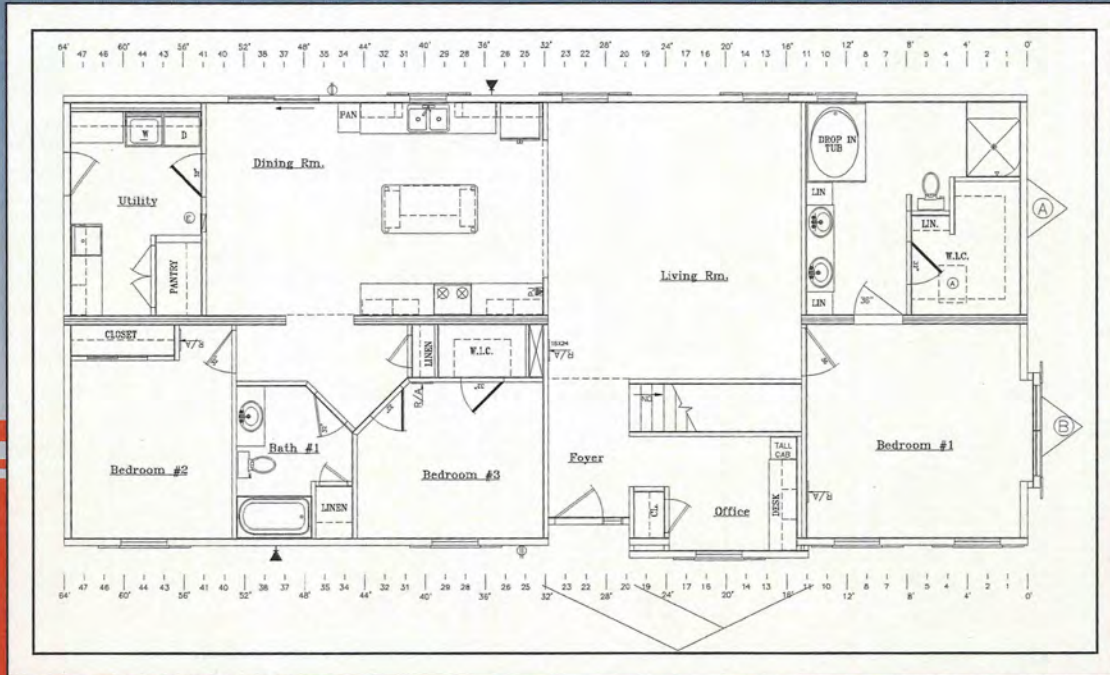

## The Roosevelt

JR4A

\$

1920 Sq. Ft.

- ◆ 3 bedrooms, 2 baths, and an office
- ◆ 9 foot sidewalls
- ◆ Recessed Entry , bumpout with gable on front
- ◆ Bumpout in Bedroom 1 with transom for more light
- ◆ Stainless steel range hood with ceramic backsplash surrounding stove
- ◆ Kenmore Appliances
- ◆ Solid core doors

- ◆ Merillat Sundale Maple Paprika cabinets
- ◆ 42" OH Cabinets in Kitchen
- ◆ Craftsman front door with sidelight and transom window
- ◆ Shaw 38 oz. Atwood Carpet
- ◆ Shaw Laminate flooring in Foyer & Office
- ◆ Nafco floor tiles wet areas
- ◆ Drywall arch in Kitchen